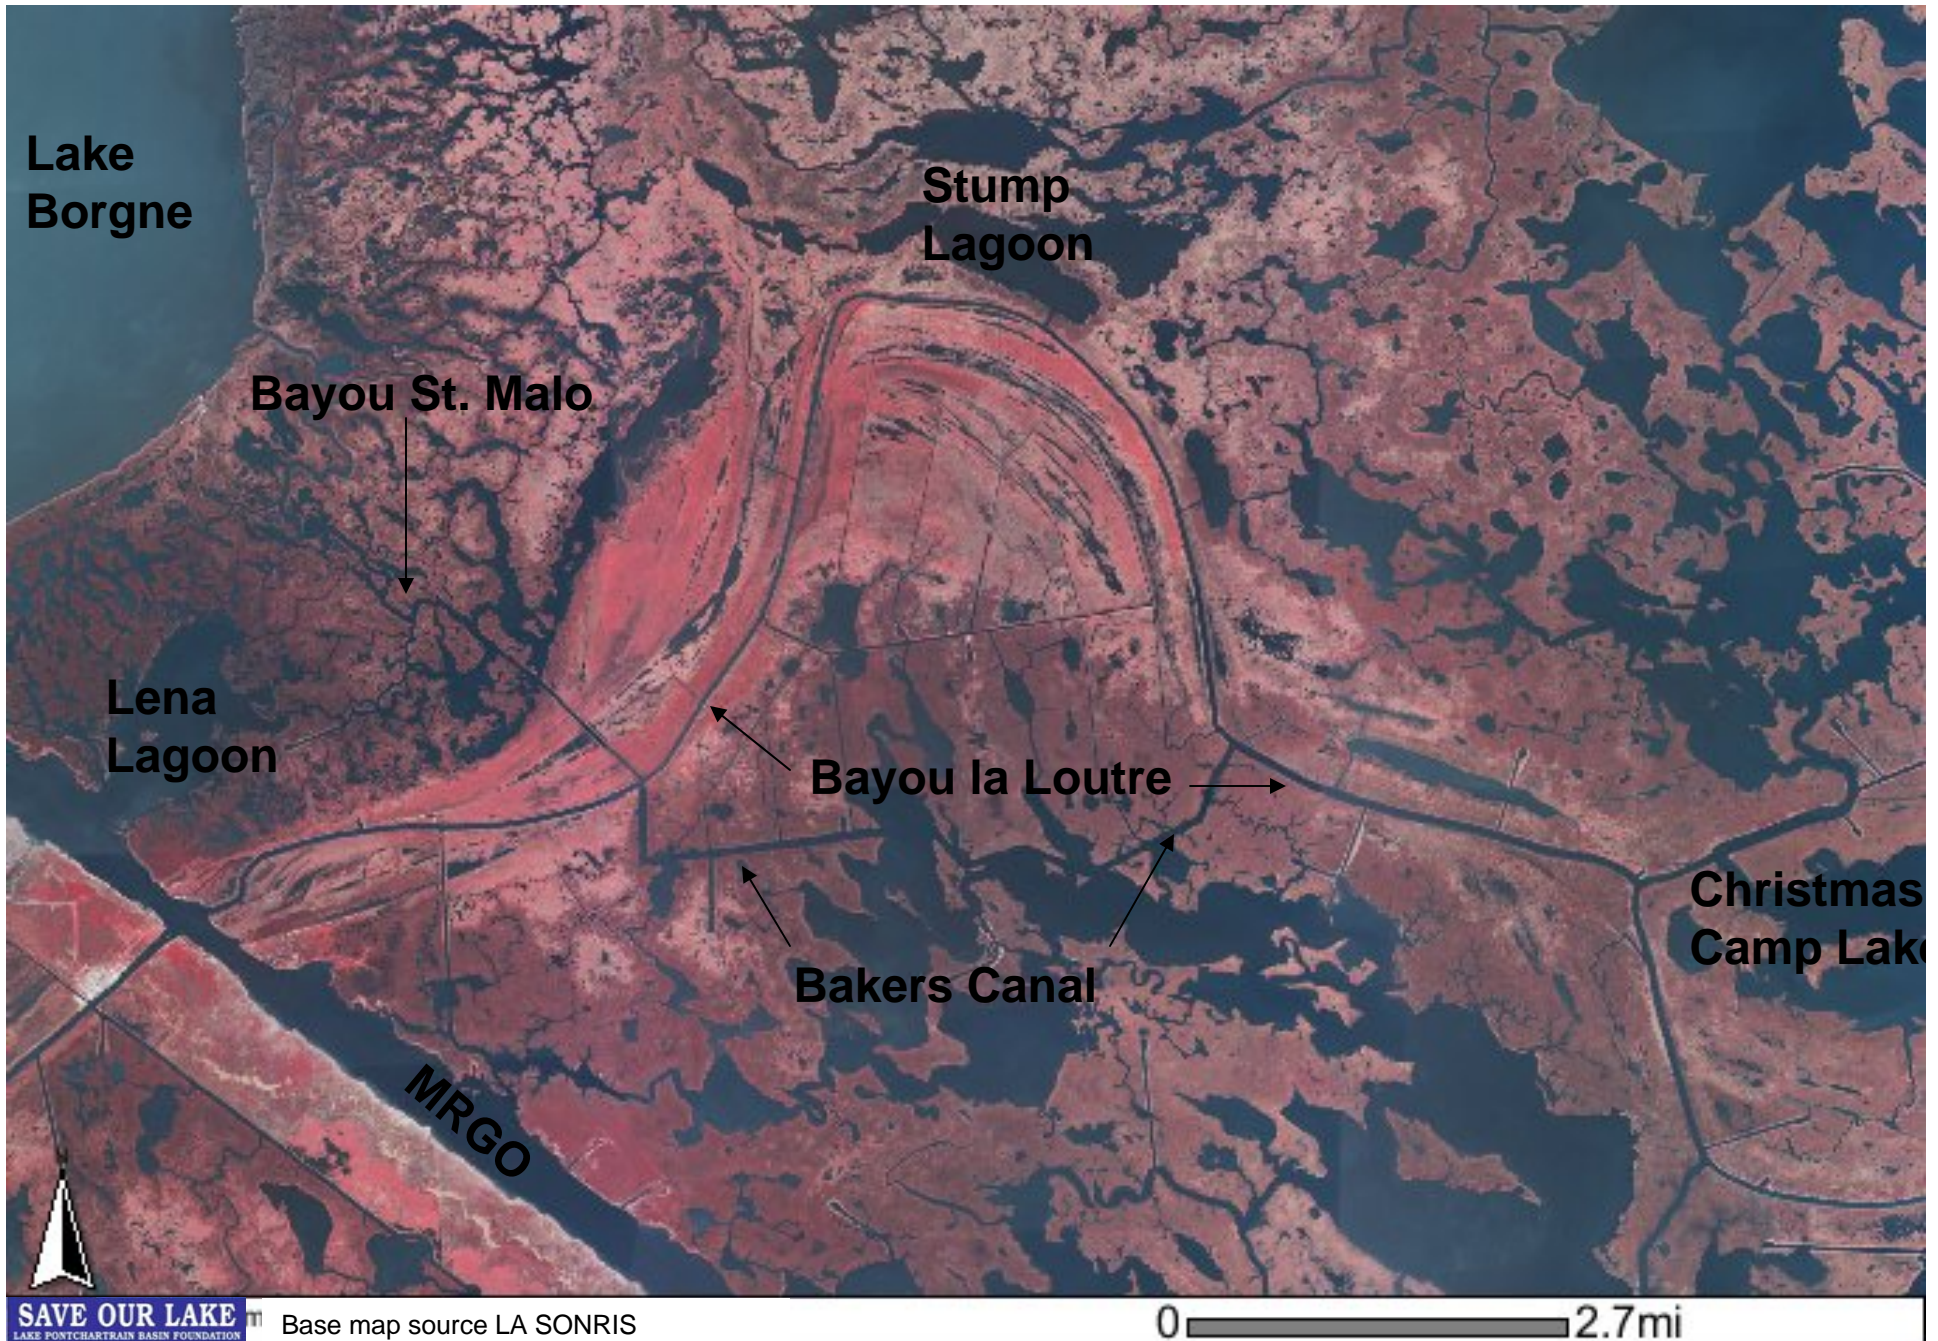

# Bayou la Loutre Ridge Restoration

## Bayou la Loutre Ridge Restoration

Re-forest with indigenous ridge species such as live oak- (*Quercus virginiana*), nuttall Oak- (*Quercus nuttallii*), Water Oak- (*Quercus nigra*) American elm (*Ulmus americana*) swamp magnolia (*Magnolia virginiana L.*) and black willow (*Salix nigra*)