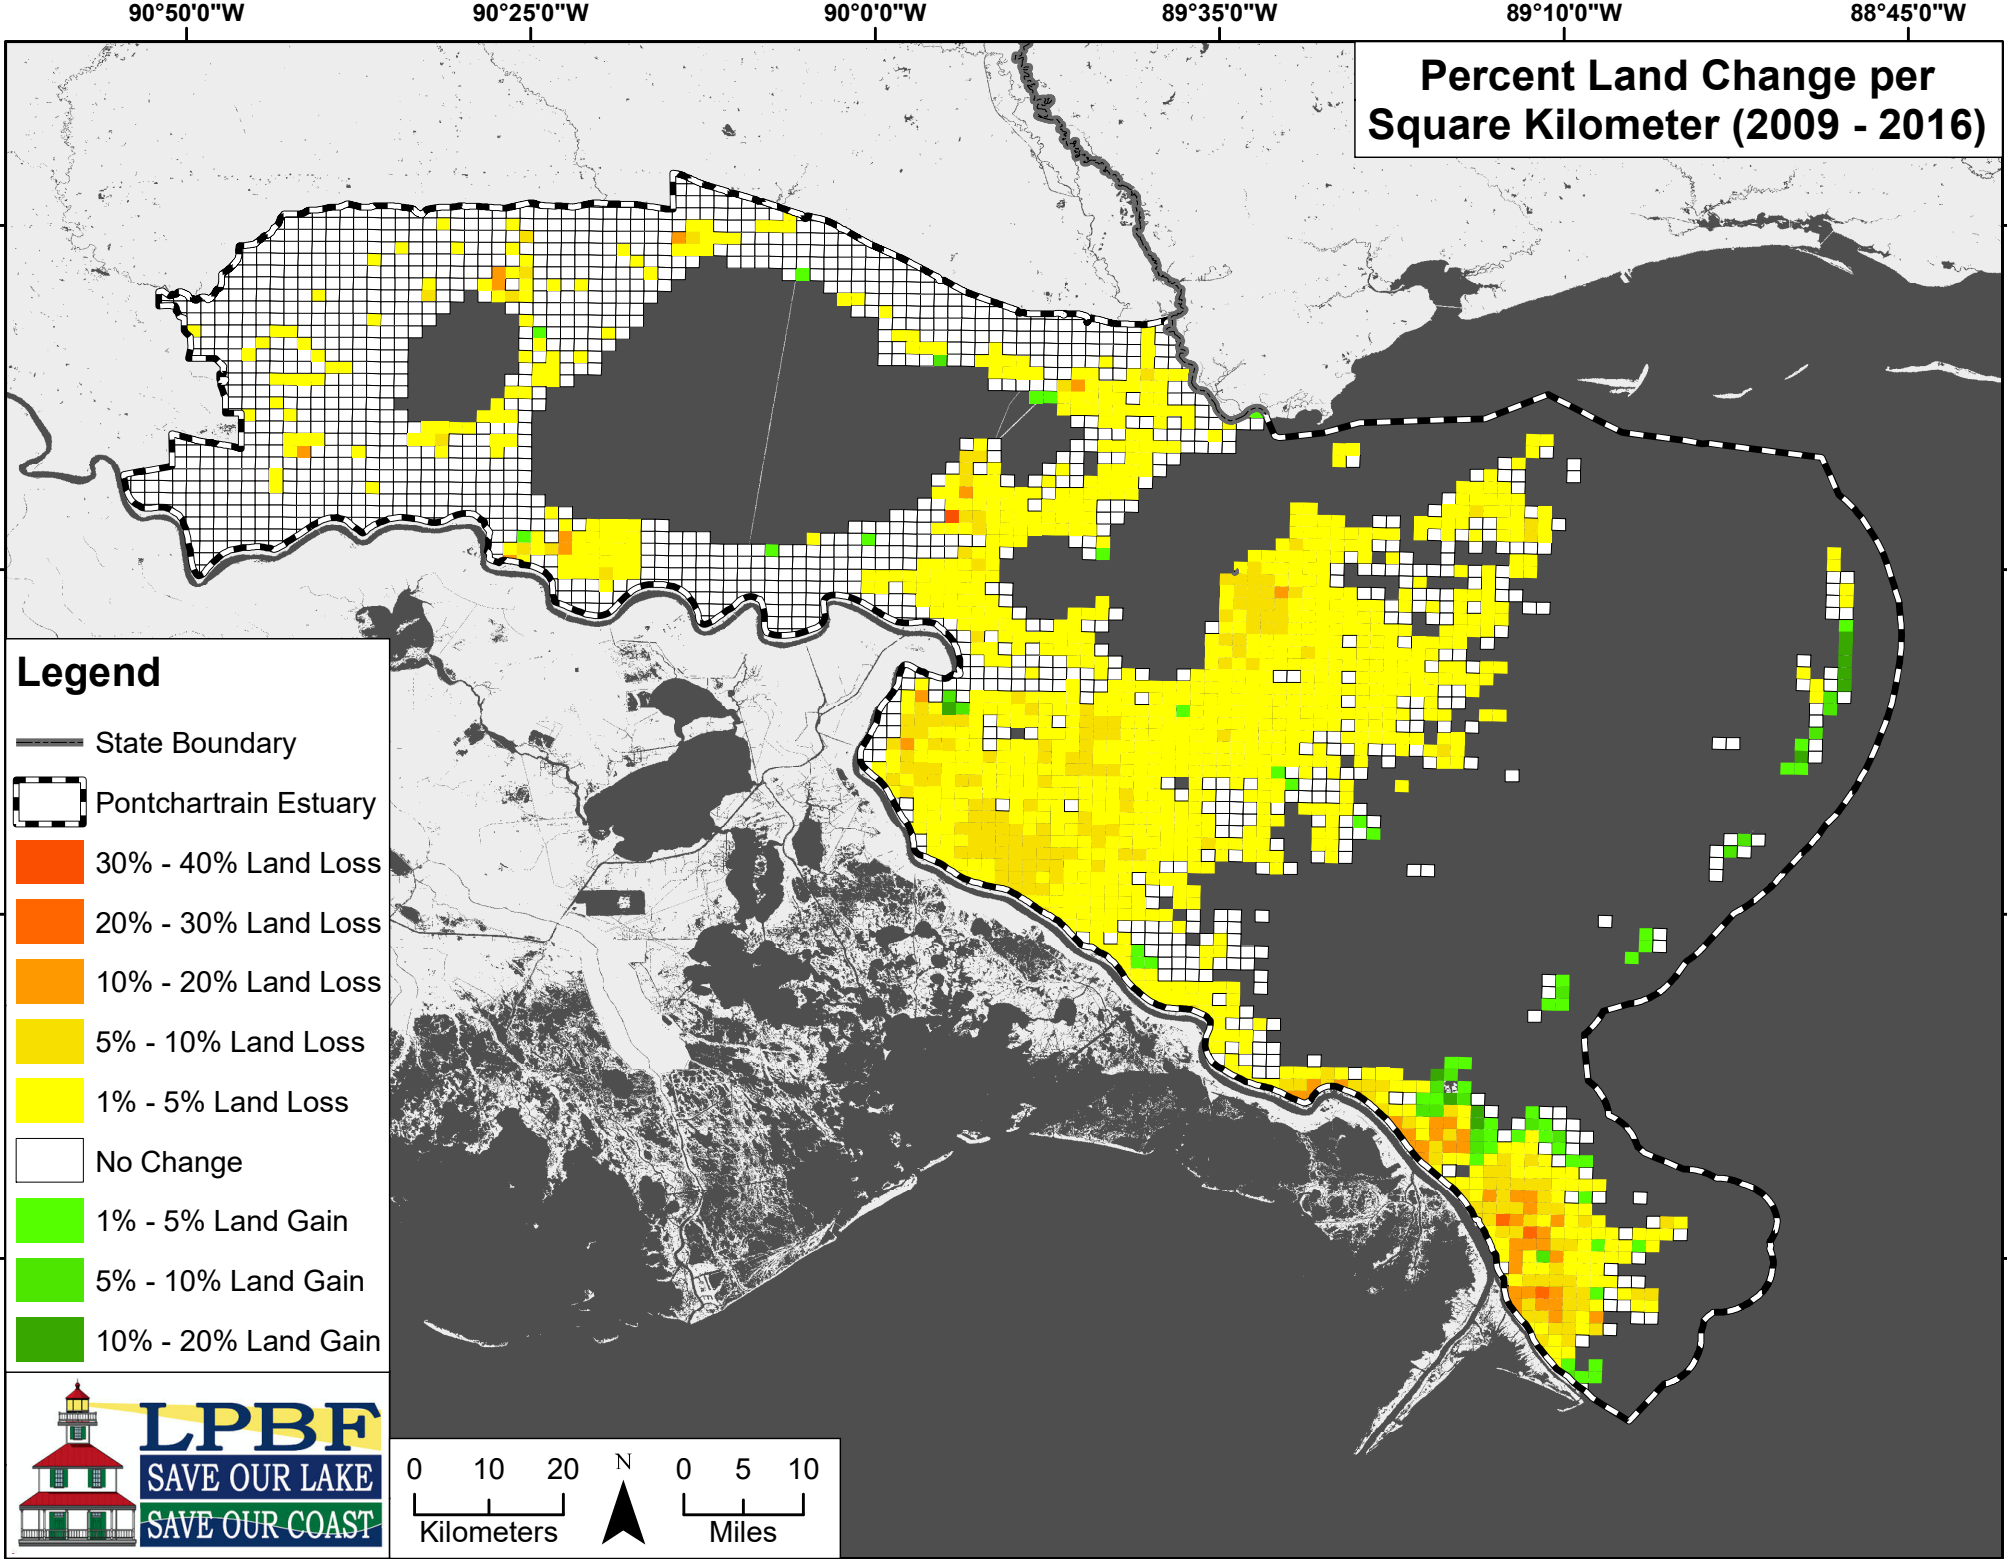

Percent Land Change per Square Kilometer (2009 - 2016)

- ### Legend
- State Boundary
 - - - Pontchartrain Estuary
 - Red: 30% - 40% Land Loss
 - Orange: 20% - 30% Land Loss
 - Light Orange: 10% - 20% Land Loss
 - Yellow: 5% - 10% Land Loss
 - Light Yellow: 1% - 5% Land Loss
 - White: No Change
 - Light Green: 1% - 5% Land Gain
 - Medium Green: 5% - 10% Land Gain
 - Dark Green: 10% - 20% Land Gain

90°50'0"W 90°25'0"W 90°0'0"W 89°35'0"W 89°10'0"W 88°45'0"W

30°25'0"N
30°0'0"N
29°35'0"N
29°10'0"N

30°25'0"N
30°0'0"N
29°35'0"N
29°10'0"N