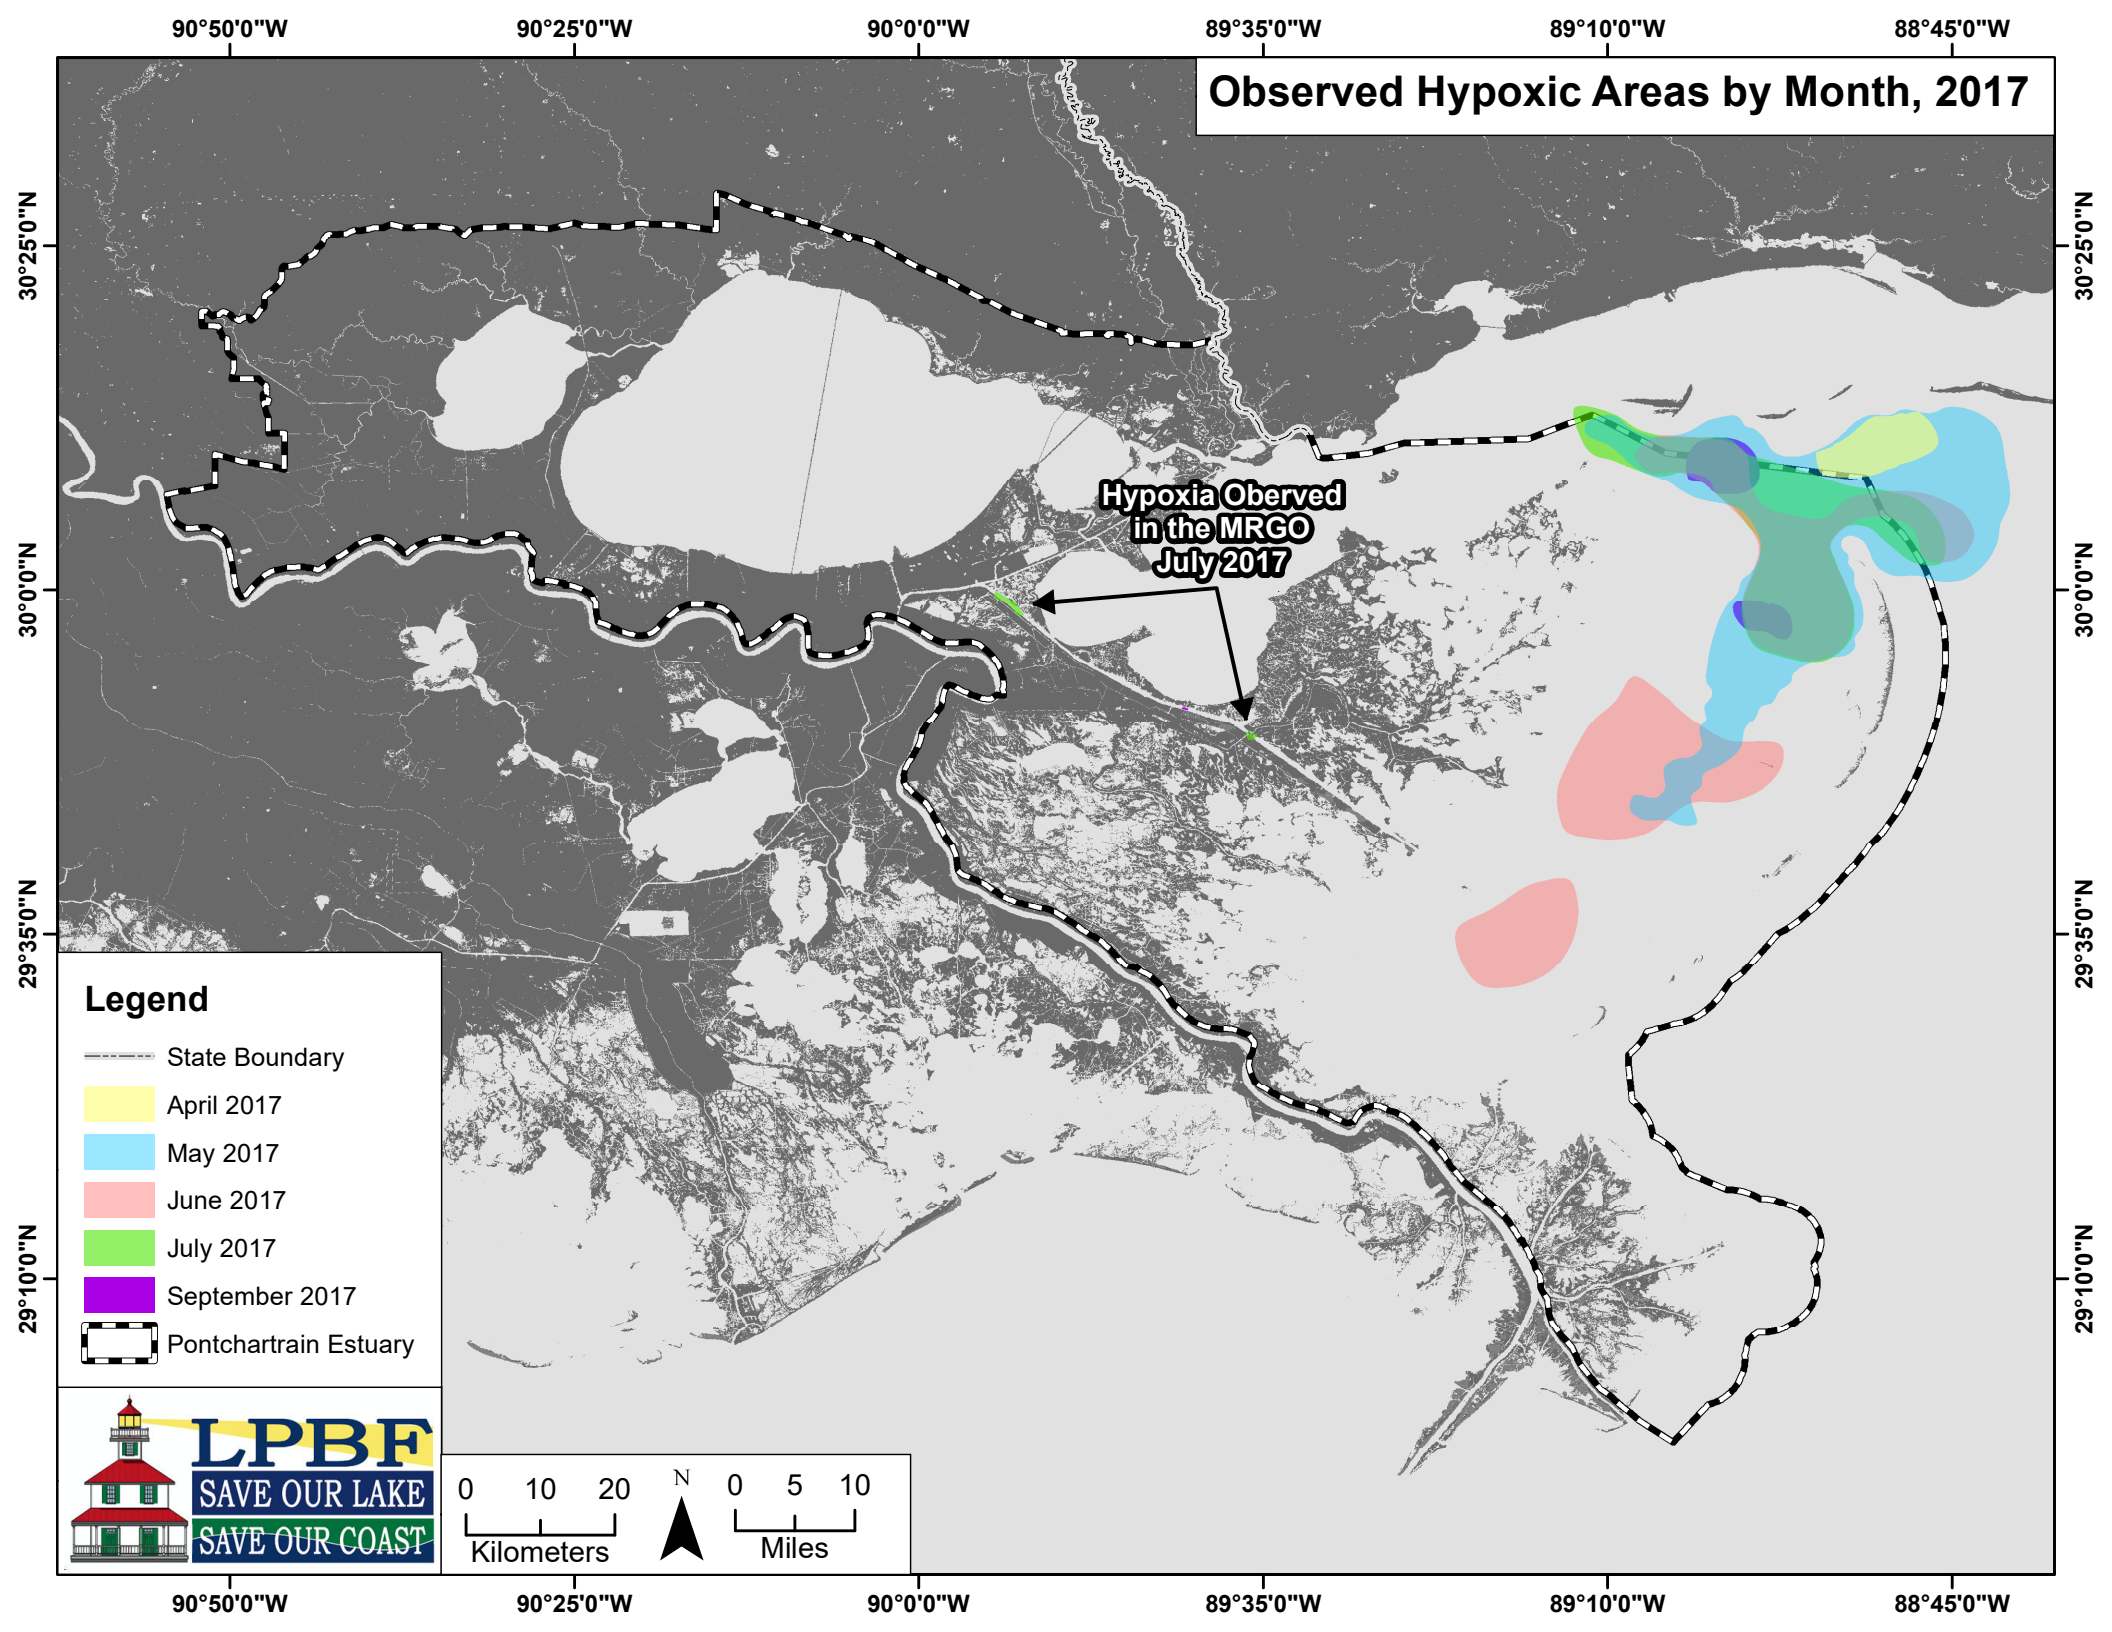

Observed Hypoxic Areas by Month, 2017

Legend

- State Boundary
- April 2017
- May 2017
- June 2017
- July 2017
- September 2017
- Pontchartrain Estuary